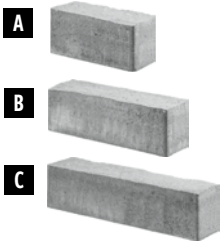

EDGES

EDGES	SPECS - IMPERIAL	SPECS - METRIC	AVAILABLE COLORS & PRODUCT CODES	$ / UNIT OF MEASURE

AVIGNON EDGE

7 x 4 1/2 x 12	178 x 114 x 305	000455 Sandlewood	10.49/PCS
90 units/pal	90 units/pal	000457 Shale Grey	10.49/PCS
90 lin. ft	27.44 lin. m	000459 Champlain Grey	10.49/PCS
6 rows of 15 lin. ft	6 rows of 4.57 lin. m	000461 Chestnut Brown	10.49/PCS
2785 lbs	1263 kg		

PLASTIC EDGE RESTRAINT INCLUDED

BOREALIS WALL & EDGE DOUBLE-SIDED

			Stonedge WALL COLLECTION
6 x 7 3/4 x 8 x 48	152 x 197 x 203 x 1219	007783 Smoked Pine	66.19/PCS
16 units/pal	16 units/pal	007784 Hazelnut Brandy	66.19/PCS
32 ft²	2.97 m²	007785 Sauvignon Oak	66.19/PCS
4 rows of 8 ft²	4 rows of 0.74 m²		
3 042 lbs	1 380 kg		
4 rows of 4 units	4 rows of 4 units		

BRANDON EDGE

A. 7 1/16 x 3 15/16 x 8 7/8	A. 180 x 100 x 225	007910 Sandlewood	7.96/LF
B. 7 1/16 x 3 15/16 x 12 13/16	B. 180 x 100 x 325	007911 Shale Grey	7.96/LF
C. 7 1/16 x 3 15/16 x 16 3/4	C. 180 x 100 x 425	007912 Champlain Grey	7.96/LF
140.75 lin. ft/pal	42.90 lin. m/pal	007913 Chestnut Brown	7.96/LF
4 rows of 35.19 lin. ft	4 rows of 10.73 lin. m	008161 Chocolate Brown	8.44/LF
3901 lbs	1769 kg	007914 Onyx Black	8.44/LF
44 units of each	44 units of each