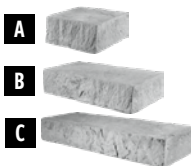

RÖCKA WALL & EDGE

				Stonedge *** COLLECTION
A. $6 \times 7 \frac{3}{4} \times 8 \times 13 \frac{1}{4}$	8 units	A. 152 x 197 x 203 x 337	8 units	007879 Riviera 33.36/SF
B. $6 \times 7 \frac{3}{4} \times 8 \times 26 \frac{1}{2}$	8 units	B. 152 x 197 x 203 x 673	8 units	007880 Rock Garden Brown 33.36/SF
C. $6 \times 7 \frac{3}{4} \times 8 \times 39 \frac{3}{4}$	4 units	C. 152 x 197 x 203 x 1010	4 units	007881 Chocolate Brown 33.36/SF
19.88 ft²/pal		1.85 m²/pal		007882 Baja Beige 33.36/SF
3 rows of 6.63 ft²		3 rows of 0.62 m²		
1 860 lbs		844 kg